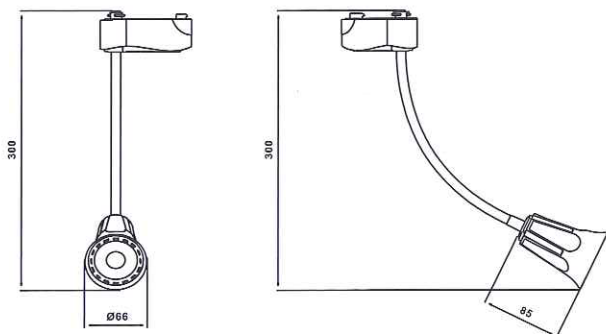

AURORE™

LED TRACKLIGHT

ECO series

AT-ECO10

Model No	AT-ECO10
Power	10W
LED QTY	1 COB
PF	≥0.6
CRI	≥85 Ra
Luminous Flux	≥750 lm ±10%
Product Size	L85xØ66xH300
Material	Aluminum
CCT	3000K-6000K
Input Voltage	AC180-260V/50-60HZ