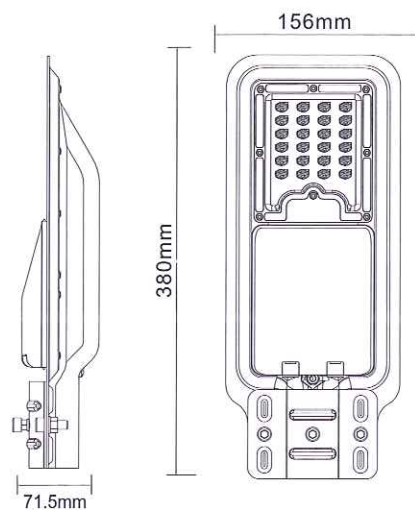

## LED STREET LIGHT

**40W**  
**IP65**

### TECHNICAL PARAMETERS

Model No.	LED-ASL-40
Power	40W±10%
LED Qty	54PCS
PF	≥0.9
CRI	≥80Ra
Initial Lumen	4000lm
Product Size	380*156*80mm
Material	Aluminum+Optical GLass
CCT	2700K-6500K
Input Voltage	170-260V/50-60Hz