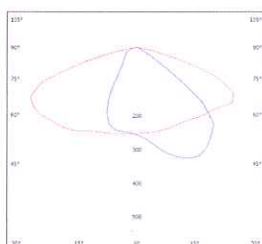

### TECHNICAL PARAMETERS

Model No.	LED-ASL-40
Power	40W±10%
LED Qty	54PCS
PF	≥0.9
CRI	≥80Ra
Initial Lumen	4000lm
Product Size	380*156*80mm
Material	Aluminum+Optical GLass
CCT	2700K-6500K
Input Voltage	170-260V/50-60Hz