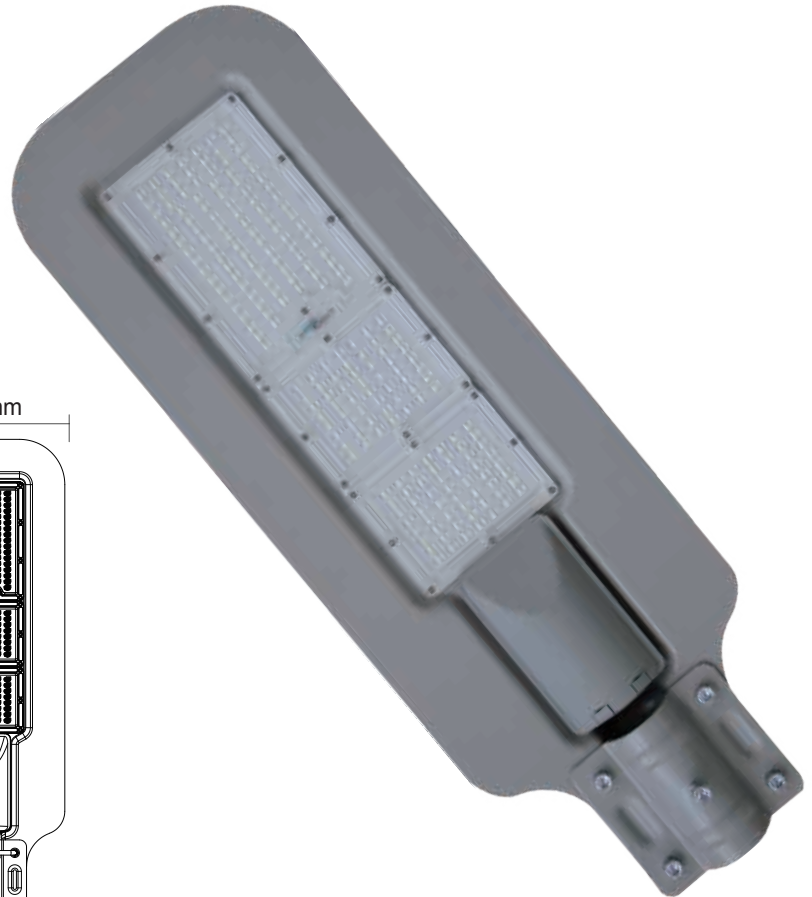

LED STREET LIGHT

200W
IP65

TECHNICAL
PARAMETERS

Model No.	LED-ASL-200
Power	200W±10%
LED Qty	207PCS
PF	≥0.9
CRI	≥80Ra
Initial Lumen	18000lm
Product Size	816*280*107mm
Material	Aluminum+Optical GLass
CCT	2700K-6500K
Input Voltage	170-260V/50-60Hz