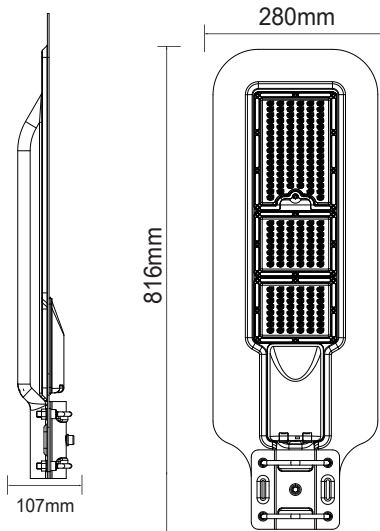

LED STREET LIGHT

200W
IP65

TECHNICAL
PARAMETERS

Model No.	LED-ASL-200
Power	200W±10%
LED Qty	207PCS
PF	≥0.9
CRI	≥80Ra
Initial Lumen	18000lm
Product Size	816*280*107mm
Material	Aluminum+Optical GLass
CCT	2700K-6500K
Input Voltage	170-260V/50-60Hz