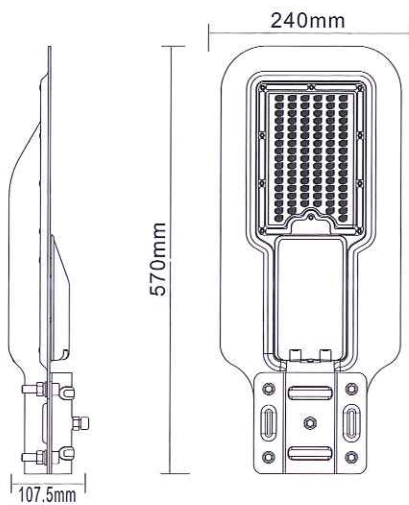

AURORE™

LED STREET LIGHT

100W
IP65

TECHNICAL PARAMETERS

| | |
|---------------|------------------------|
| Model No. | LED-ASL-100 |
| Power | 100W±10% |
| LED Qty | 99PCS |
| PF | ≥0.9 |
| CRI | ≥80Ra |
| Initial Lumen | 10000lm |
| Product Size | 570*240*107.5mm |
| Material | Aluminum+Optical GLass |
| CCT | 2700K-6500K |
| Input Voltage | 170-260V/50-60Hz |