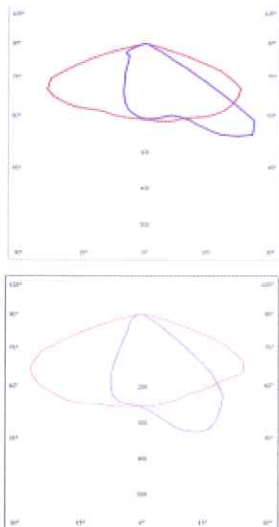

AURORE™

LED STREET LIGHT

100W
IP65

TECHNICAL PARAMETERS

| | |
|---------------|------------------------|
| Model No. | LED-ASL-100 |
| Power | 100W±10% |
| LED Qty | 99PCS |
| PF | ≥0.9 |
| CRI | ≥80Ra |
| Initial Lumen | 10000lm |
| Product Size | 570*240*107.5mm |
| Material | Aluminum+Optical GLass |
| CCT | 2700K-6500K |
| Input Voltage | 170-260V/50-60Hz |