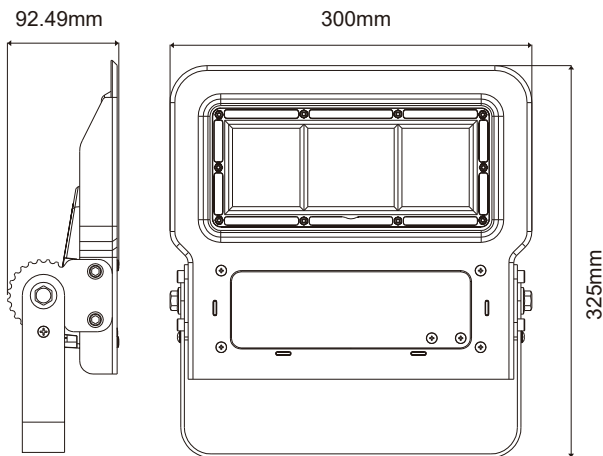

## LED FLOODLIGHT

**80W  
IP65**

**TECHNICAL  
PARAMETERS**

Model No.	LED-AF-80
Power	80W±10%
LED Qty	95PCS
PF	≥0.9
CRI	≥70Ra
Initial Lumen	6500lm/6750lm/7000lm
CCT	3000K/4000K/6500K
Material	Aluminum+Optical Lens
Product Size	300*92.5*325mm
Input Voltage	200-250V/50-60Hz