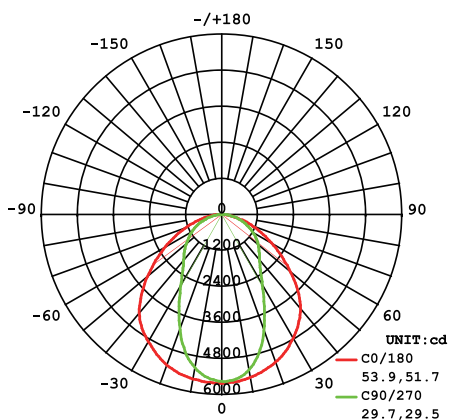

## LED FLOODLIGHT

**80W  
IP65**

**TECHNICAL  
PARAMETERS**

Model No.	LED-AF-80
Power	80W±10%
LED Qty	95PCS
PF	≥0.9
CRI	≥70Ra
Initial Lumen	6500lm/6750lm/7000lm
CCT	3000K/4000K/6500K
Material	Aluminum+Optical Lens
Product Size	300*92.5*325mm
Input Voltage	200-250V/50-60Hz