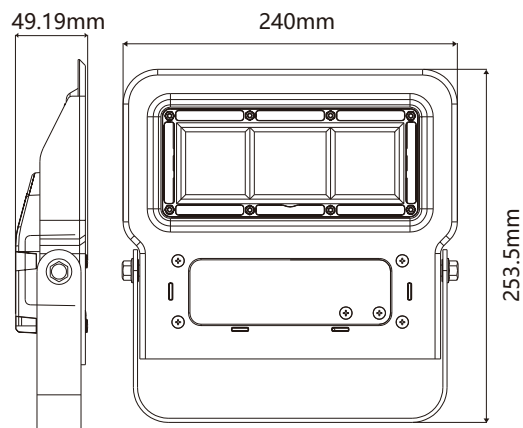

## LED FLOODLIGHT

**25W  
IP65**

**50W  
IP65**

### TECHNICAL PARAMETERS

Model No.	LED-AF-25	LED-AF-50
Power	25W±10%	50W±10%
LED Qty	30PCS	60PCS
PF	≥0.9	≥0.9
CRI	≥70Ra	≥70Ra
Initial Lumen	2300lm/2350lm/2400lm	4250lm/4350lm/4500lm
CCT	3000K/4000K/6500K	3000K/4000K/6500K
Material	Aluminum+Optical Lens	Aluminum+Optical Lens
Product Size	168*35*188.8mm	240*49*235.5mm
Input Voltage	200-250V/50-60Hz	200-250V/50-60Hz