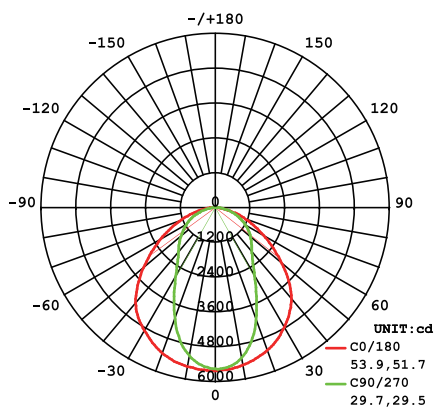

### TECHNICAL PARAMETERS

Model No.	LED-AF-25	LED-AF-50
Power	25W±10%	50W±10%
LED Qty	30PCS	60PCS
PF	≥0.9	≥0.9
CRI	≥70Ra	≥70Ra
Initial Lumen	2300lm/2350lm/2400lm	4250lm/4350lm/4500lm
CCT	3000K/4000K/6500K	3000K/4000K/6500K
Material	Aluminum+Optical Lens	Aluminum+Optical Lens
Product Size	168*35*188.8mm	240*49*235.5mm
Input Voltage	200-250V/50-60Hz	200-250V/50-60Hz