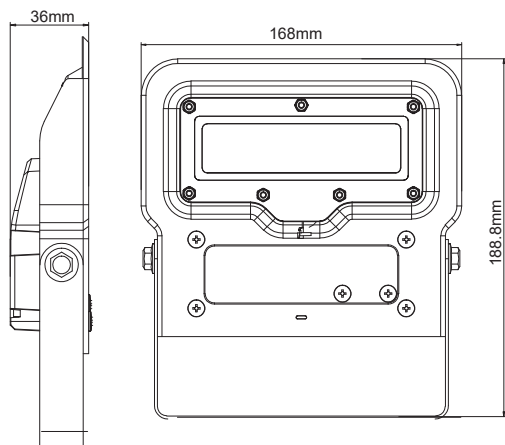

## LED FLOODLIGHT

**25W  
IP65**

**50W  
IP65**

### TECHNICAL PARAMETERS

Model No.	LED-AF-25	LED-AF-50
Power	25W±10%	50W±10%
LED Qty	30PCS	60PCS
PF	≥0.9	≥0.9
CRI	≥70Ra	≥70Ra
Initial Lumen	2300lm/2350lm/2400lm	4250lm/4350lm/4500lm
CCT	3000K/4000K/6500K	3000K/4000K/6500K
Material	Aluminum+Optical Lens	Aluminum+Optical Lens
Product Size	168*35*188.8mm	240*49*235.5mm
Input Voltage	200-250V/50-60Hz	200-250V/50-60Hz