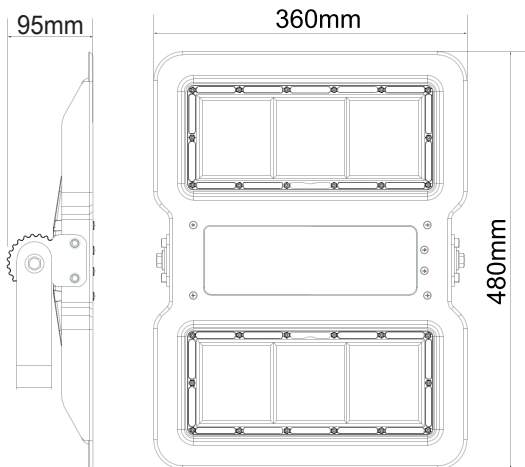

## LED FLOODLIGHT

**200W  
IP65**

### TECHNICAL PARAMETERS

Model No.	LED-AF-200
Power	200W±10%
LED Qty	280PCS
PF	≥0.9
CRI	≥70Ra
Initial Lumen	17000lm/175000lm/180000lm
CCT	3000K/4000K/6500K
Material	Aluminum+Optical Lens
Product Size	360*95*480mm
Input Voltage	200-250V/50-60Hz