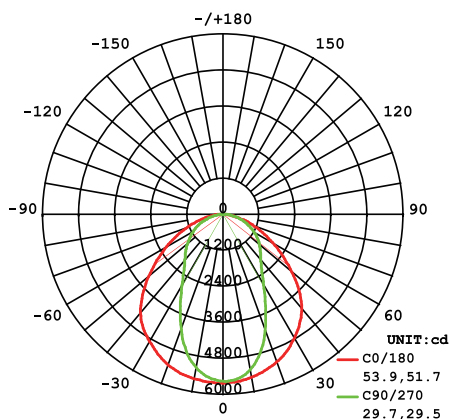

### TECHNICAL PARAMETERS

Model No.	LED-AF-200
Power	200W±10%
LED Qty	280PCS
PF	≥0.9
CRI	≥70Ra
Initial Lumen	17000lm/175000lm/180000lm
CCT	3000K/4000K/6500K
Material	Aluminum+Optical Lens
Product Size	360*95*480mm
Input Voltage	200-250V/50-60Hz