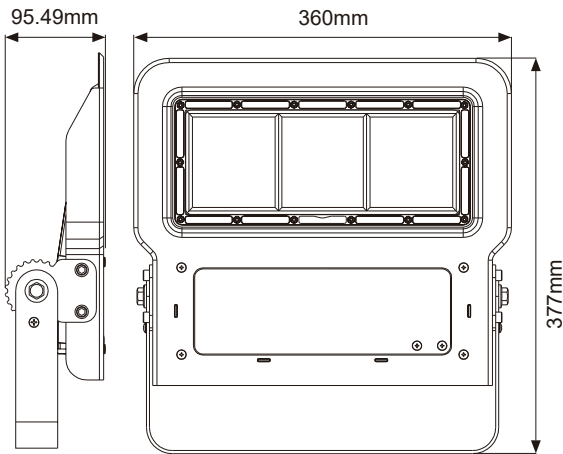

AURORE™

LED FLOODLIGHT

LED FLOODLIGHT

150W
IP65

TECHNICAL PARAMETERS

Model No.	LED-AF-150
Power	150W±10%
LED Qty	180PCS
PF	≥0.9
CRI	≥70Ra
Initial Lumen	13000lm/135000lm/14000lm
CCT	3000K/4000K/6500K
Material	Aluminum+Optical Lens
Product Size	360*95.5*377mm
Input Voltage	200-250V/50-60Hz