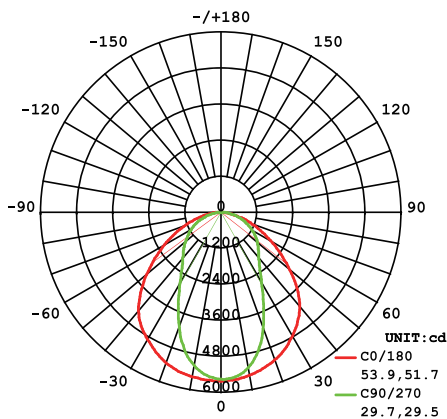

AURORE™

LED FLOODLIGHT

LED FLOODLIGHT

150W
IP65

TECHNICAL PARAMETERS

Model No.	LED-AF-150
Power	150W±10%
LED Qty	180PCS
PF	≥0.9
CRI	≥70Ra
Initial Lumen	13000lm/135000lm/14000lm
CCT	3000K/4000K/6500K
Material	Aluminum+Optical Lens
Product Size	360*95.5*377mm
Input Voltage	200-250V/50-60Hz