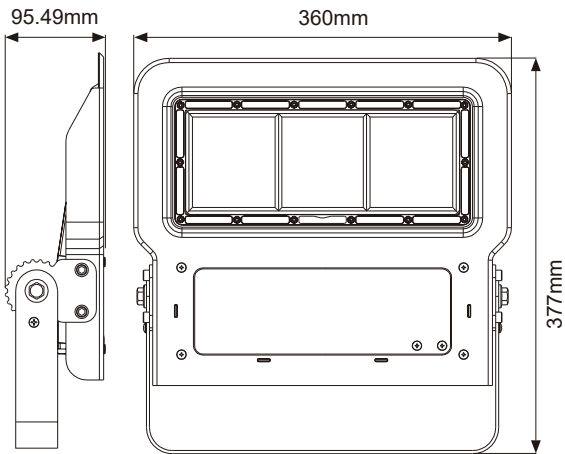

AURORE™

LED FLOODLIGHT

LED FLOODLIGHT

120W
IP65

TECHNICAL PARAMETERS

Model No.	LED-AF-120
Power	120W±10%
LED Qty	140PCS
PF	≥0.9
CRI	≥70Ra
Initial Lumen	9200lm/9500lm/9800lm
CCT	3000K/4000K/6500K
Material	Aluminum+Optical Lens
Product Size	360*95.5*377mm
Input Voltage	200-250V/50-60Hz