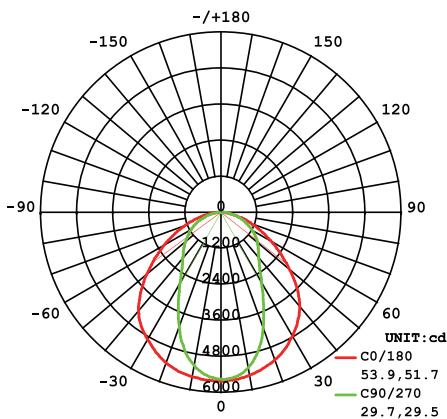

AURORE™

LED FLOODLIGHT

LED FLOODLIGHT

120W
IP65

TECHNICAL PARAMETERS

Model No.	LED-AF-120
Power	120W±10%
LED Qty	140PCS
PF	≥0.9
CRI	≥70Ra
Initial Lumen	9200lm/9500lm/9800lm
CCT	3000K/4000K/6500K
Material	Aluminum+Optical Lens
Product Size	360*95.5*377mm
Input Voltage	200-250V/50-60Hz