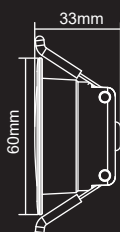

Advantage

- Beam angle: 38°/100°
- Small body, big energy
- 85% Energy Saving
- High Lumen Output

AURORE™

LED DOWNLIGHT

5W

6W

6W

	Code	Wattage	Color	Lumen
	AR-5L	5W	3000K/6500K	420lm