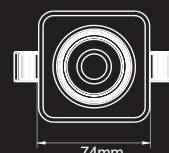

Advantage

- Beam angle: 38°/100°
- Small body, big energy
- 85% Energy Saving
- High Lumen Output

AURORE™

LED DOWNLIGHT

5W

6W

6W

	Code	Wattage	Color	Lumen
	AR-5L	5W	3000K/6500K	420lm

	Code	Wattage	Color	Lumen
	AR-6L	6W	3000K/6500K	600lm

	Code	Wattage	Color	Lumen
	AS-6L	6W	3000K/6500K	600lm

AC 220-250V 50/60Hz

Lifetime 15.000hrs

Made in China