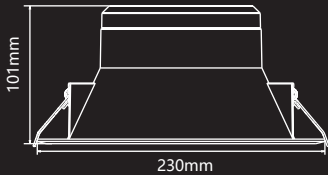

AURORE™

LED DOWNLIGHT PERFORMANCE SERIES

Advantage

- Wide beam angle: 90°
- Small body, big energy
- 85% Energy Saving
- High Lumen Output
- Anti-glare

15W

	Code	Wattage	Color	Lumen
	ADL-401P	15W	3000K/4000K/6500K	1350lm

20W

	Code	Wattage	Color	Lumen
	ADL-601P	20W	3000K/4000K/6500K	1800lm

25W

	Code	Wattage	Color	Lumen
	ADL-801P	25W	3000K/4000K/6500K	2250lm

AC 220-250V 50/60Hz

Lifetime
15,000hrs

Made in China