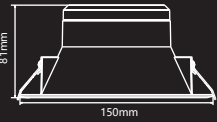

AURORE™

LED DOWNLIGHT PERFORMANCE SERIES

Advantage

- Wide beam angle: 90°
- Small body, big energy
- 85% Energy Saving
- High Lumen Output
- Anti-glare

15W

	Code	Wattage	Color	Lumen
	ADL-401P	15W	3000K/4000K/6500K	1350lm