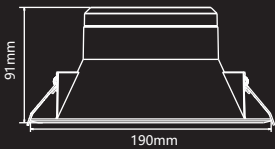

AURORE™

LED DOWNLIGHT PERFORMANCE SERIES

Advantage

- Wide beam angle: 90°
- Small body, big energy
- 85% Energy Saving
- High Lumen Output
- Anti-glare

15W

	Code	Wattage	Color	Lumen
	ADL-401P	15W	3000K/4000K/6500K	1350lm