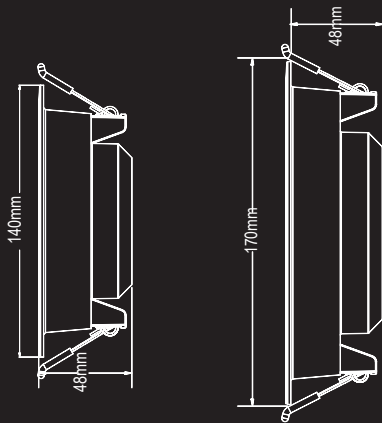

## Advantage

- Wide beam angle: 100°
- Small body, big energy
- 85% Energy Saving
- High Lumen Output

**12W**

D: 120mm

**18W**

D: 150mm

	Code	Wattage	Color	Lumen
	ADL-401	12W	3000K/4000K/6500K	1080lm

	Code	Wattage	Color	Lumen
	ADL-601	18W	3000K/4000K/6500K	1620lm